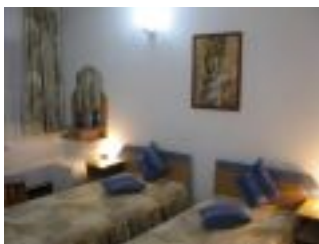

For our guests that travel alone we offer double rooms at rates of single rooms.

**APARTAMENT
MATRIMONIAL
02.jpg**

Our room rates (all taxes included) are:

Single room – 130 ron / 30 euro

**CAMERA DUBLA
01.jpg**

Double room – 170 ron / 40 euro

Matrimonial room – 170 ron / 40 euro

**CAMERA DUBLA
03.jpg**

Apartment – 240 ron / 57 euro

All rooms have private bathrooms, telephone, clock/radio, cable TV, wireless internet acces (high speed, unlimited and free).